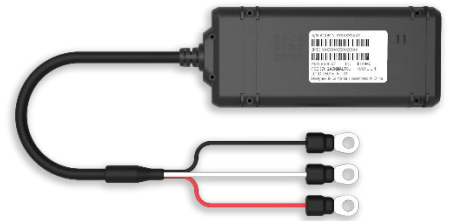

EROAD Asset Tracker

STEALTHNET

Hidden installation with a large back-up battery. Integrates with virtually any sensor for reliable, actionable insights. Ideal for trailer and chassis.

SOLARNET

2X battery capacity of competitive devices. Flexible visibility into a fleet's health and efficiency on-demand. Reliable solar-powered 4G-LTE tracking system.

ASSETTRAC

High-performance peel and stick tracking device built to go anywhere. Monitor any powered or non-powered asset in your fleet from a single platform.

EZTRAC HE

Ideal for construction equipment, trailers, and boats. EZTrac™ HE is an asset tracking solution designed for the toughest conditions.