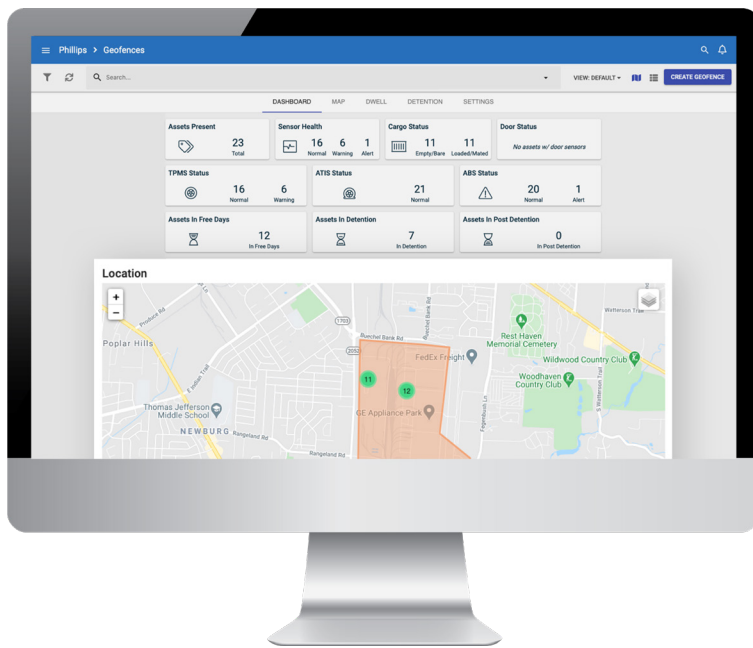

AssetTrac™

Track your assets, no tools required!

EROAD has partnered with Phillips Connect to provide best in class hardware and a robust platform for real-time tracking, analysis and insights.

Ideal for any powered or non-powered assets. AssetTrac™ is a 4G LTE tracking solution designed for the toughest conditions.

SOLUTION HIGHLIGHTS

- Manage and view your assets in the user interface
- Complete visibility and simple geofencing
- Automated alerts configurable in the user interface
- 3+ years of operation, up to 10,000 reports
- Customizable behavior
- Flawless operation in the harshest temperatures (-22°F to 158°F)
- Hourly reporting when in motion
- 2 reports per day when parked