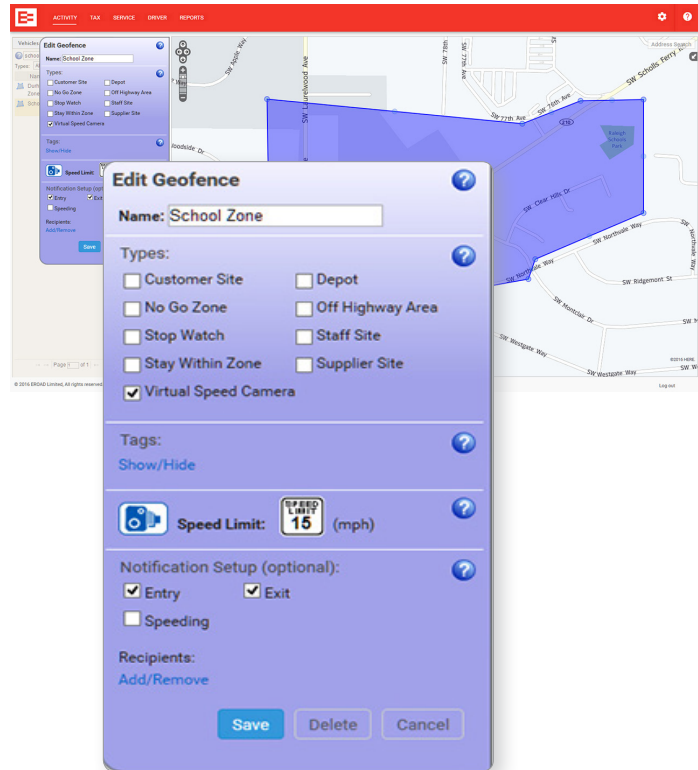

Focus on safety

An easy way to improve driver awareness of speed and reduce the risk of speeding events is to pinpoint key risk areas for your fleet.

EROAD has developed a powerful tool that allows you to create geofences around areas of risk and set your own safe operating speed for your fleet. With our Virtual Speed Camera, you can encourage extra care around risk areas such as customer sites, loading zones, highway sections with bad roadway geometry, and school areas. If one of your vehicles exceeds the limit you've set within that area, you receive a real-time notification and can address it with the driver in a timely fashion.

Provide timely feedback Notifications ensure the fleet manager is aware immediately when speed is exceeded – and can deliver timely feedback to the driver

Support driver training EROAD Over Speed Dashboard includes Virtual Speed Camera events, enabling you to monitor speeding for use in safety meetings or during driver coaching and training

EROAD VIRTUAL SPEED CAMERA_1.0

KEY FEATURES

- › Create a Virtual Speed Camera by setting customized speed limits on sites of interest using our smart geofence capability
- › Email notifications delivered in real time when vehicle exceeds the custom set speed limit
- › Virtual Speed Camera events are reported in the Over Speed Dashboard for ongoing monitoring and visibility of events
- › View high risk locations to support driver coaching with the Driver Insight Report that captures drivers exceeding the Virtual Speed Camera limit