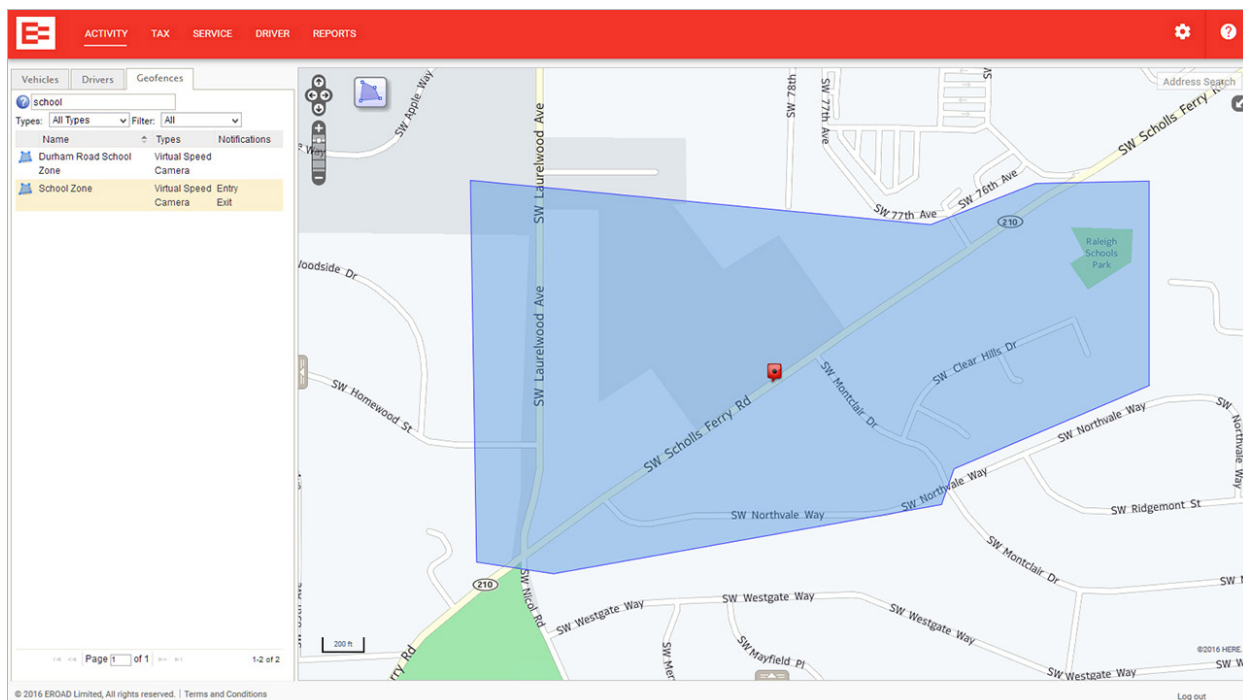

Focus on safety

An easy way to improve driver awareness of speed and reduce the risk of speeding events is to pinpoint key risk areas for your fleet.

EROAD has developed a powerful tool that allows you to create geofences around areas of risk and set your own safe operating speed for your fleet. With our Virtual Speed Camera, you can encourage extra care around risk areas such as customer sites, loading zones, highway sections with bad roadway geometry, and school areas. If one of your vehicles exceeds the limit you've set within that area, you receive a real-time notification and can address it with the driver in a timely fashion.

KEY BENEFITS

Improve visibility Monitor vehicle speeding in high risk locations such as school areas, ports or company yards, where reducing speed is necessary to ensure the safety of the public, your staff and customers

Provide timely feedback Notifications ensure the fleet manager is aware immediately when speed is exceeded – and can deliver timely feedback to the driver

Support driver training EROAD Over Speed Dashboard includes Virtual Speed Camera events, enabling you to monitor speeding for use in safety meetings or during driver coaching and training